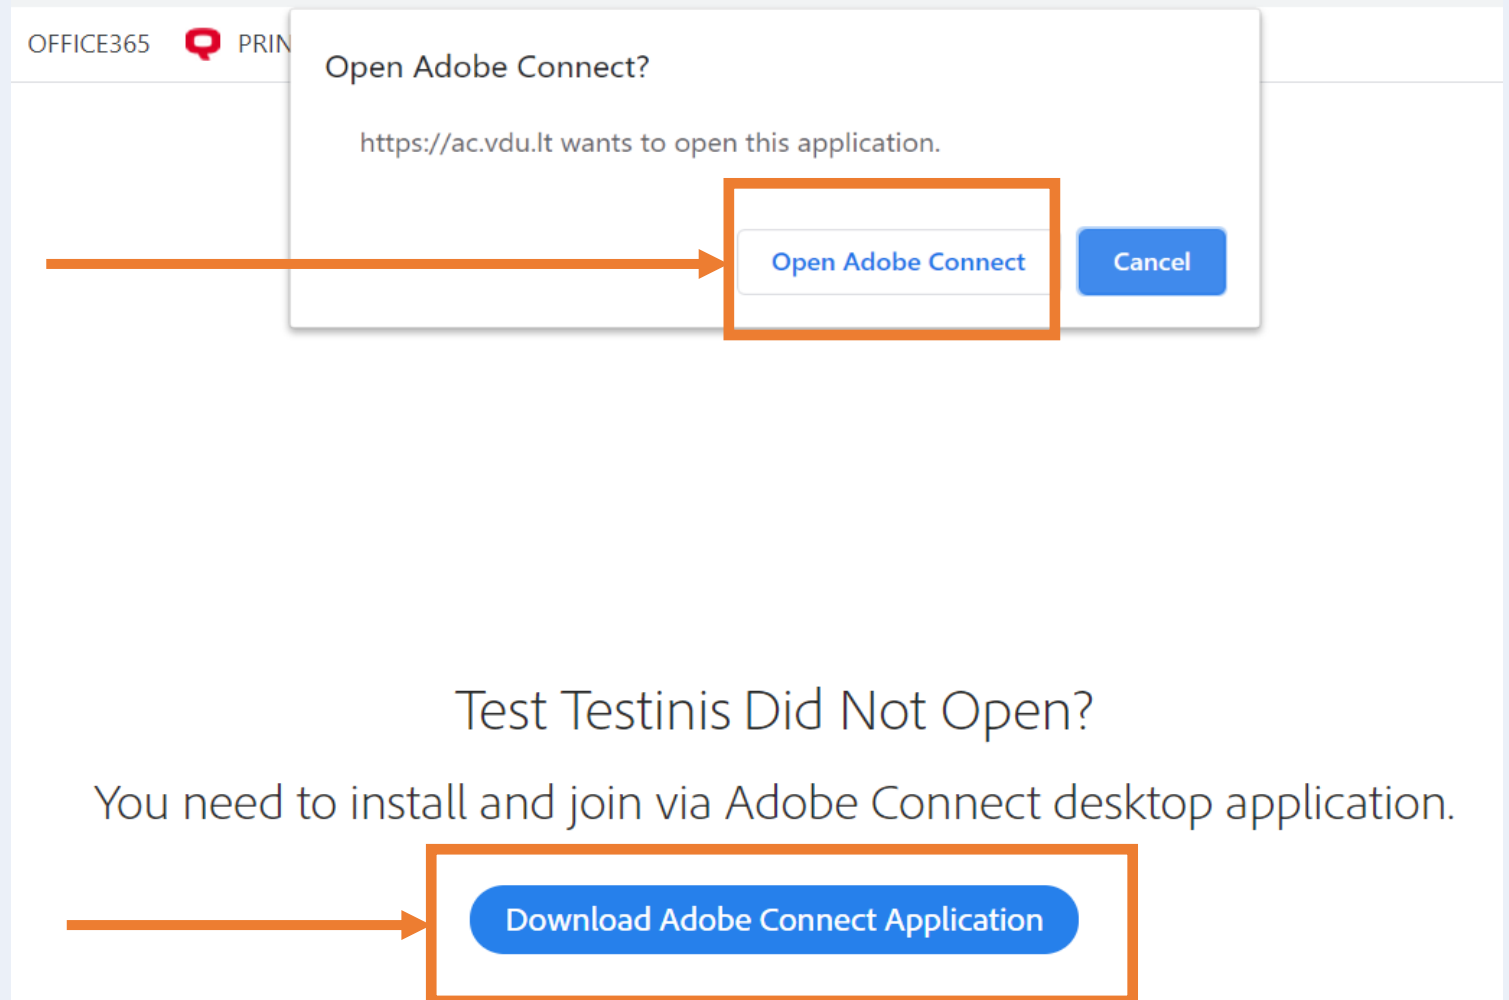

- Tuomet spustelėkite **Open Adobe Connect** mygtuką *(jei AC programėlė jau įdiegta)*

arba

- Pasirinkite **Download Adobe Connect Application** *(jei AC programėlę naudosite pirmą kartą)*

Atsidarius programėlei pateksite į AC kambarį!!!